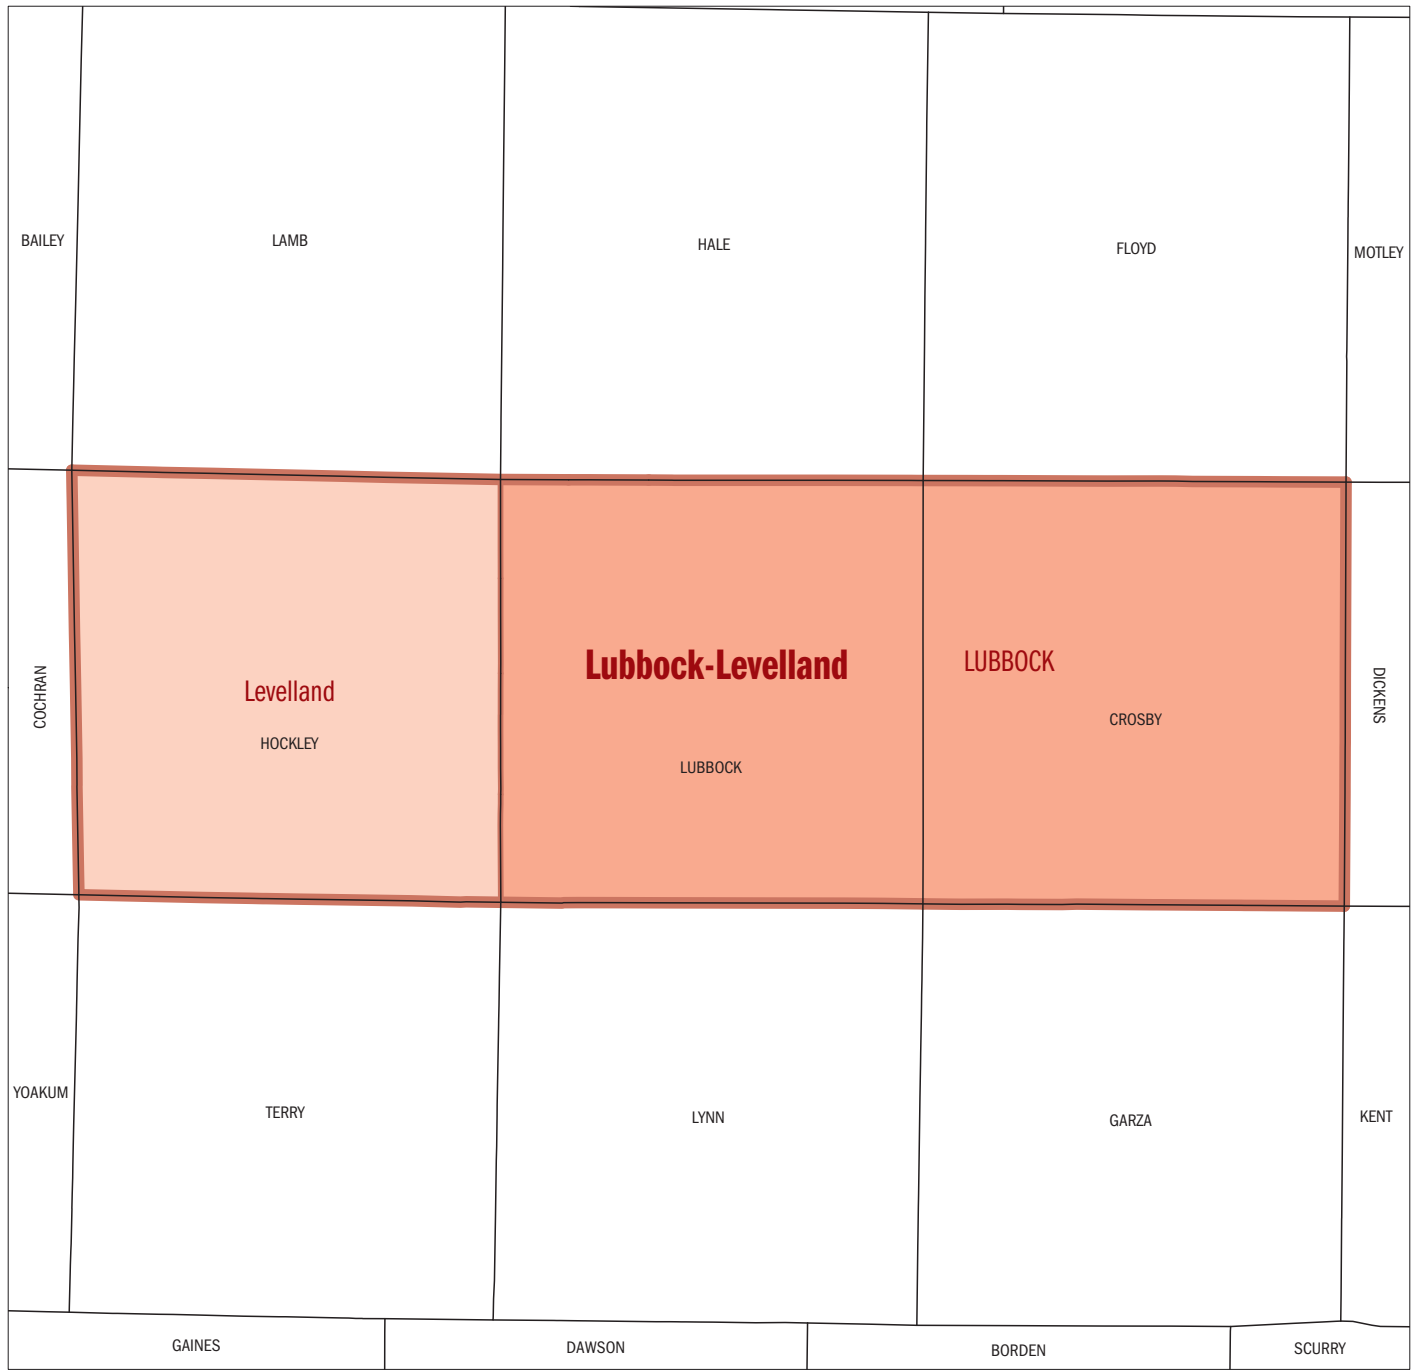

Lubbock-Levelland, TX Combined Statistical Area

- LEGEND**
- Dallas-Fort Worth** Combined Statistical Area
 - RICHMOND** Metropolitan Statistical Area
 - Concord** Micropolitan Statistical Area
 - HARRIS** County

Combined Statistical Area (CSA) and Metropolitan/Micropolitan Statistical Area (CBSA) boundaries and names are as of December 2006. All other boundaries and names are as of January 1, 2007.