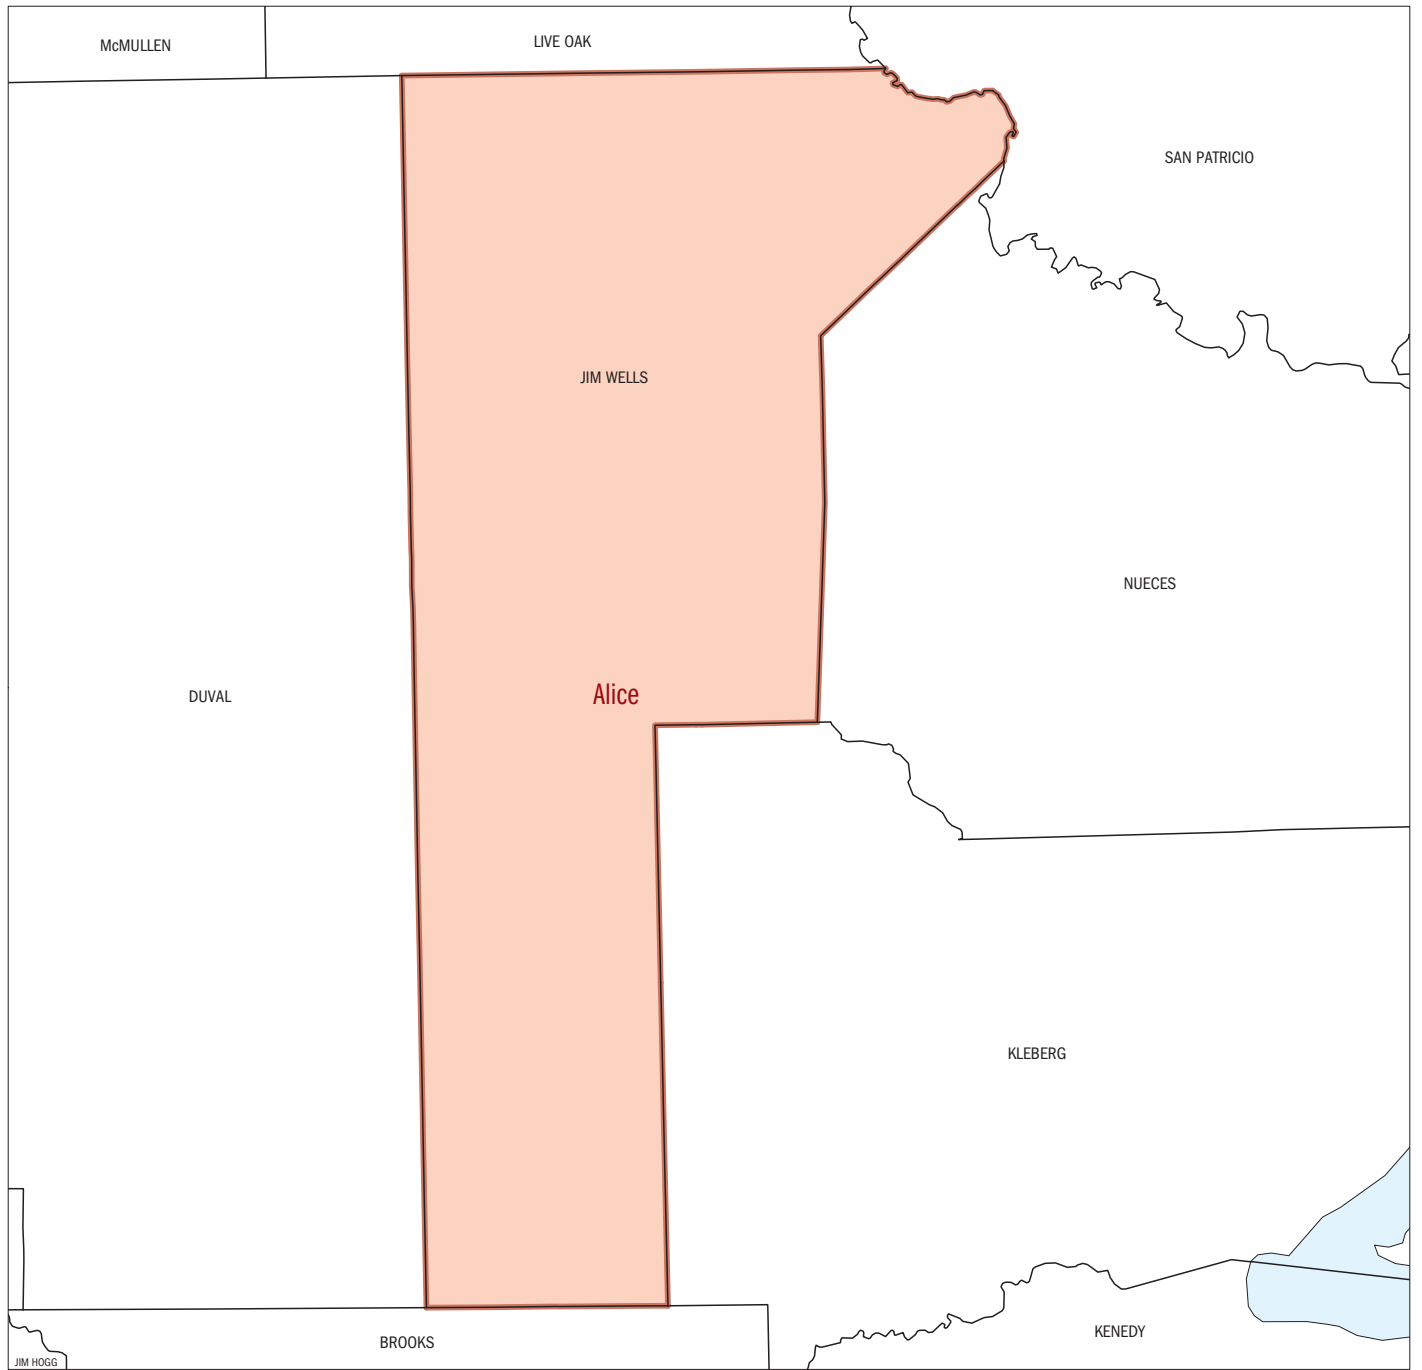

# Alice, TX Micropolitan Statistical Area

- LEGEND**
- Concord**  Micropolitan Statistical Area
  - HARRIS**  County
  - Shoreline

Combined Statistical Area (CSA) and Metropolitan/Micropolitan Statistical Area (CBSA) boundaries and names are as of December 2006. All other boundaries and names are as of January 1, 2007.